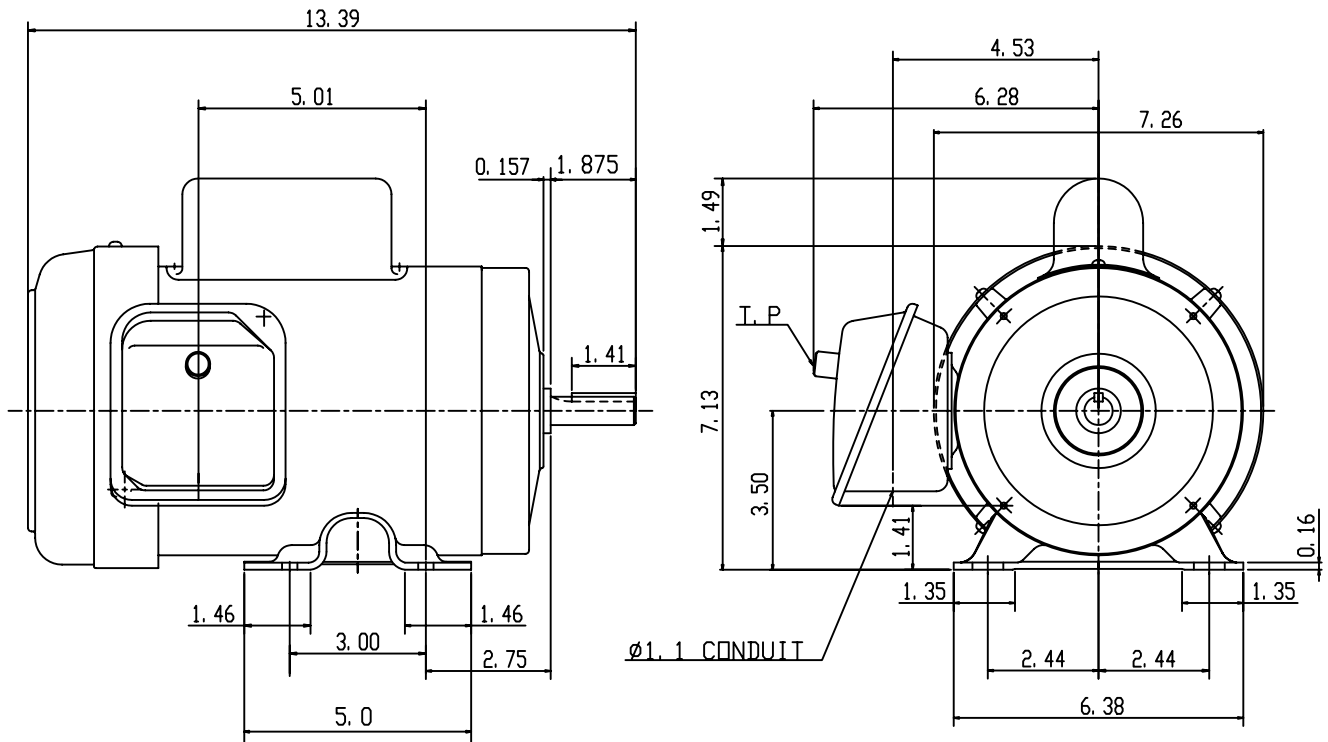

DATE February 13, 2004	OUTLINE DIMENSIONS SINGLE-PHASE INDUCTION MOTOR	MODEL TYPE: FARM DUTY
CATALOG NO. FARM DUTY 1-4-115/230-T		FRAME NO. 56

Pole	HP	KW	Hz	VOLT	Syn. Speed R. P. M
4	1	.75	60	115/230	1800

Ins.	Rating	Dimensions in	Approx Weight	Bearings
B	CONT.	inch	38 lbs.	DE: 6205ZZ NDE: 6203ZZ

Totally Enclosed Fan-cooled Capacitor Starting Type. Squirrel Rotor.

SCALE=1:3

1					
---	--	--	--	--	--

APPD.	W. H. TSAI	03 27 03	TEC   Westinghouse	DWG NO.
CHKD.	J. B. CHEN	03 27 03		31049J7550006
DWN.	Y. Y. CHEN	03 27 03		