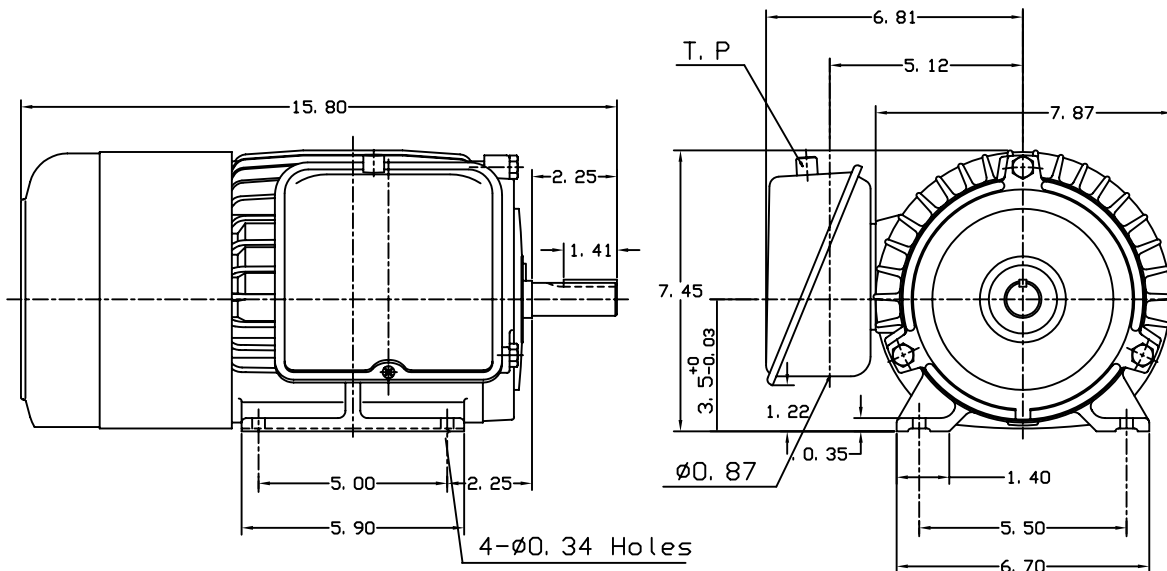

DATE  
February 13, 2004

OUTLINE DIMENSIONS  
SINGLE-PHASE INDUCTION MOTOR

MOTOR TYPE:  
FARM DUTY  
FRAME NO. 145T

CATALOG NO.  
FARM DUTY 1.5-4-115/230-T

Pole	HP	KW	Hz	VOLT	Syn. Speed r/min(rpm)
4	1.5	1.12	60	115/230	1800

Ins	Rating	Dimension in	Approx Weight	Bearings
B	CONT.	Inches	70 lbs.	DE: 6205ZZ NDE: 6205ZZ

Totally Enclosed Fan Cooled Capacitor-start Type. Squirrel-cage Rotor

①		
---	--	--

DWN.	S. L. CHIAN	11-24-95
CHKD.	C. H. KAO	12-18-95
APPD.	Y. B. HUANG	12-18-95

DWG NO.  
31049U261001