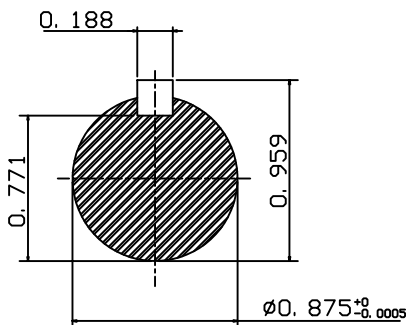

DATE  
February 13, 2004

OUTLINE DIMENSIONS  
SINGLE-PHASE INDUCTION MOTOR

MOTOR TYPE:  
FARM DUTY  
FRAME NO. 145T

CATALOG NO.  
FARM DUTY 1.5-4-115/230-T

Pole	HP	KW	Hz	VOLT	Syn. Speed r/min(rpm)
4	1.5	1.12	60	115/230	1800

Ins	Rating	Dimension in	Approx Weight	Bearings
B	CONT.	Inches	70 lbs.	DE: 6205ZZ NDE: 6205ZZ

Totally Enclosed Fan Cooled Capacitor-start Type. Squirrel-cage Rotor

①		
---	--	--

DWN.	S. L. CHIAN	11-24-95
CHKD.	C. H. KAO	12-18-95
APPD.	Y. B. HUANG	12-18-95