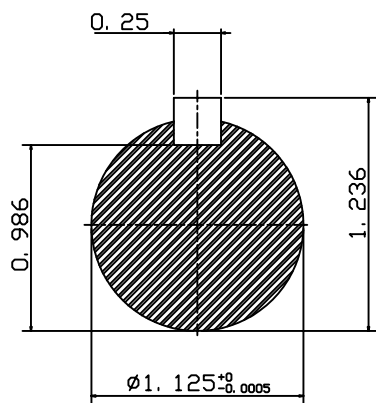

DATE
February 16, 2004
CATALOG NO.
FARM DUTY 2-4-115/230-T

OUTLINE DIMENSIONS
SINGLE-PHASE INDUCTION MOTOR

MOTOR TYPE:
FARM DUTY
FRAME NO. 182T

Pole	HP	KW	Hz	VOLT	Syn. Speed r/min(rpm)
4	2	1.5	60	115/230	1800

Ins	Rating	Dimension in	Approx Weight	Bearings	
B	CONT.	Inches	92 lbs.	DE: 6306ZZ	NDE: 6306ZZ

Totally Enclosed Fan Cooled Capacitor-start & Run Type. Squirrel-cage Rotor

①		
---	--	--

DWN.	S. L. CHIAN	11-24-95
CHKD.	C. H. KAO	12-18-95
APPD.	Y. B. HUANG	12-18-95