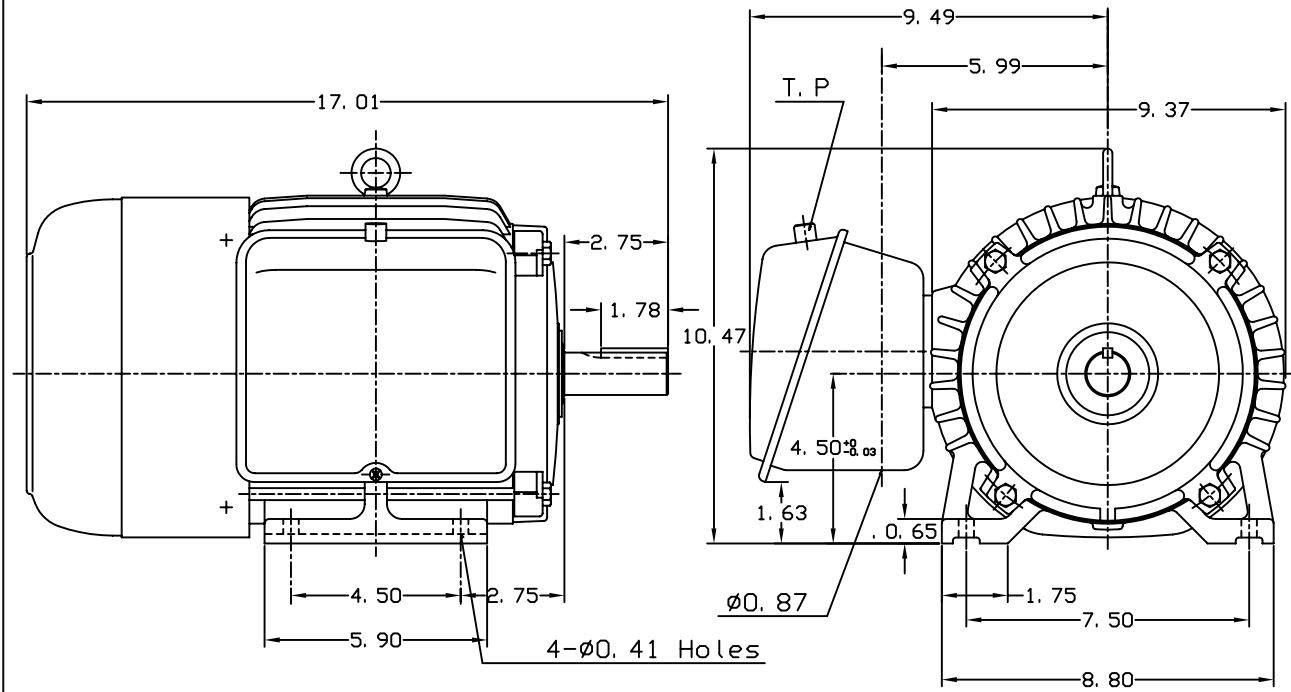

DATE
February 16, 2004
CATALOG NO.
FARM DUTY 2-4-115/230-T

OUTLINE DIMENSIONS
SINGLE-PHASE INDUCTION MOTOR

MOTOR TYPE:
FARM DUTY
FRAME NO. 182T

Pole	HP	KW	Hz	VOLT	Syn. Speed r/min(rpm)
4	2	1.5	60	115/230	1800

Ins	Rating	Dimension in	Approx Weight	Bearings	
B	CONT.	Inches	92 lbs.	DE: 6306ZZ	NDE: 6306ZZ

Totally Enclosed Fan Cooled Capacitor-start & Run Type. Squirrel-cage Rotor

①		
---	--	--

DWN.	S. L. CHIAN	11-24-95
CHKD.	C. H. KAO	12-18-95
APPD.	Y. B. HUANG	12-18-95

DWG NO.
31049U262001