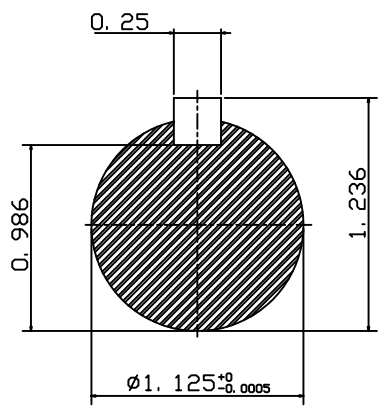

DATE
February 16, 2004
CATALOG NO.
FARM DUTY 5-4-230-T

OUTLINE DIMENSIONS
SINGLE-PHASE INDUCTION MOTOR

MOTOR TYPE:
FARM DUTY
FRAME NO. 184T

Pole	HP	KW	Hz	VOLT	Syn. Speed r/min(rpm)
4	5	3.75	60	230	1800

Ins	Rating	Dimension in	Approx Weight	Bearings	
F	CONT.	Inches	103 lbs.	DE: 6306ZZ	NDE: 6306ZZ

Totally Enclosed Fan Cooled Capacitor-start & Run Type. Squirrel-cage Rotor

①		
---	--	--

DWN.	S. L. CHIAN	11-24-95
CHKD.	C. H. KAO	12-18-95
APPD.	Y. B. HUANG	12-18-95

DWG NO.
31049U263001