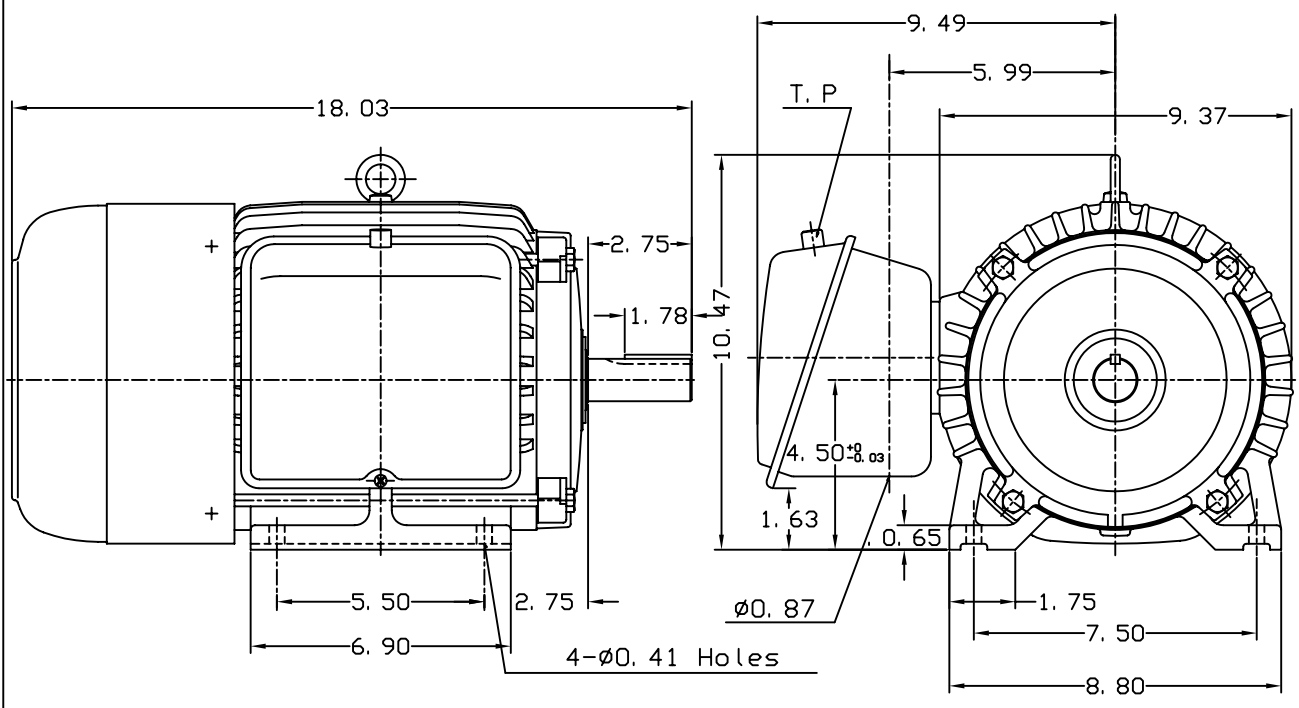

DATE
February 16, 2004
CATALOG NO.
FARM DUTY 5-4-230-T

OUTLINE DIMENSIONS
SINGLE-PHASE INDUCTION MOTOR

MOTOR TYPE:
FARM DUTY
FRAME NO. 184T

Pole	HP	KW	Hz	VOLT	Syn. Speed r/min(rpm)
4	5	3.75	60	230	1800

Ins	Rating	Dimension in	Approx Weight	Bearings	
F	CONT.	Inches	103 lbs.	DE: 6306ZZ	NDE: 6306ZZ

Totally Enclosed Fan Cooled Capacitor-start & Run Type. Squirrel-cage Rotor

①		
---	--	--

DWN.	S. L. CHIAN	11-24-95
CHKD.	C. H. KAO	12-18-95
APPD.	Y. B. HUANG	12-18-95

DWG NO.
31049U263001