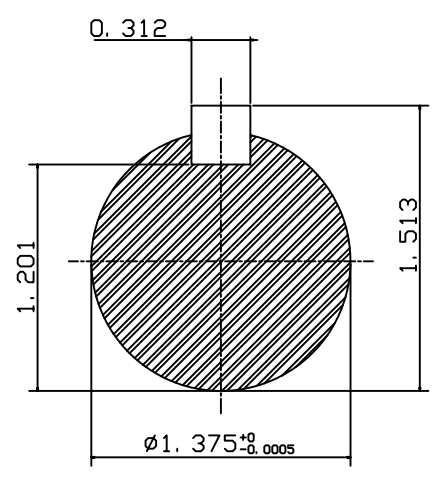

DATE
February 16, 2004

CATALOG NO.
FARM DUTY 7.5-4-230-T

OUTLINE DIMENSIONS

SINGLE-PHASE INDUCTION MOTOR

MOTOR TYPE:
FARM DUTY

FRAME NO. 213T

Pole	HP	KW	Hz	VOLT	Syn. Speed r/min(rpm)
4	7.5	5.5	60	230	1800

Ins	Rating	Dimension in	Approx Weight	Bearings
F	CONT.	Inches	178 lbs.	DE: 6308ZZ NDE: 6306ZZ

Totally Enclosed Fan Cooled Capacitor-start & Run Type. Squirrel-cage Rotor

①		
---	--	--

DWN.	S. L. CHIAN	11-24-95
CHKD.	C. H. KAO	12-18-95
APPD.	Y. B. HUANG	12-18-95

DWG NO.
31049U264001