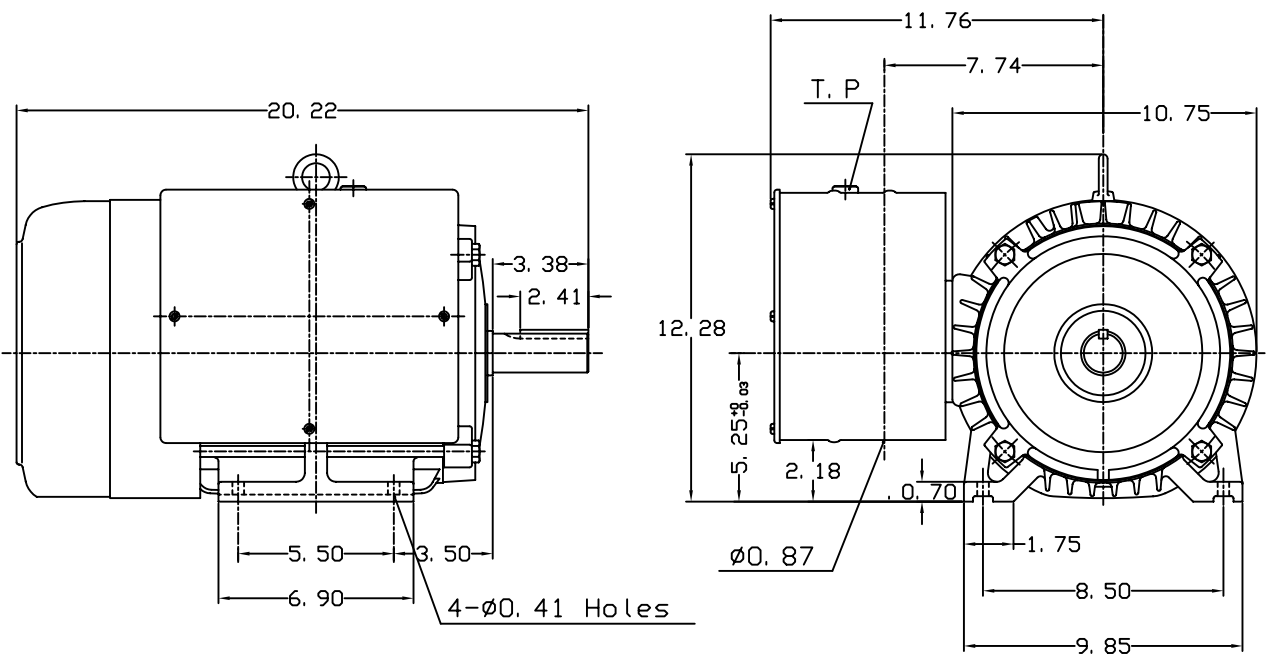

DATE
February 16, 2004

CATALOG NO.
FARM DUTY 7.5-4-230-T

OUTLINE DIMENSIONS

SINGLE-PHASE INDUCTION MOTOR

MOTOR TYPE:
FARM DUTY

FRAME NO. 213T

Pole	HP	KW	Hz	VOLT	Syn. Speed r/min(rpm)
4	7.5	5.5	60	230	1800

Ins	Rating	Dimension in	Approx Weight	Bearings
F	CONT.	Inches	178 lbs.	DE: 6308ZZ NDE: 6306ZZ

Totally Enclosed Fan Cooled Capacitor-start & Run Type. Squirrel-cage Rotor

①		
---	--	--

DWN.	S. L. CHIAN	11-24-95
CHKD.	C. H. KAO	12-18-95
APPD.	Y. B. HUANG	12-18-95

DWG NO.
31049U264001